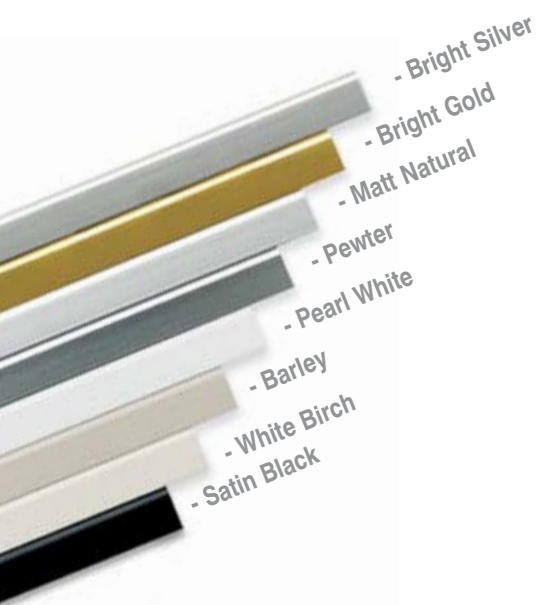

- Brighton contoured design adds a smooth stylish appearance to your showerscreen.

- An optional Dual Edge Strip can be included to minimise water-splash.

colour selections...

brighton semi-frameless

Feature Pic:
- Brighton Semi-Frameless Pivot Panel with 90° Return